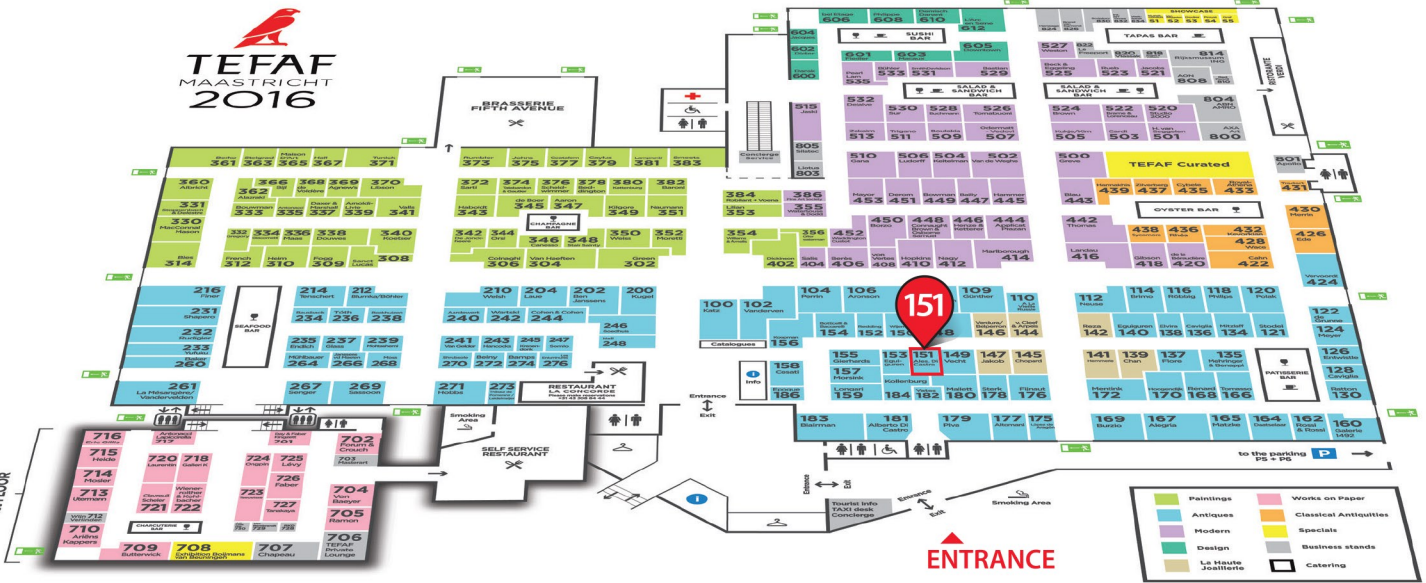

TEFAF
MAASTRICHT
2016

1st FLOOR

ENTRANCE

- Paintings
- Antiques
- Modern
- Design
- Le Haute Joillierie
- Works on Paper
- Classical Antiquities
- Specials
- Business stands
- Catering